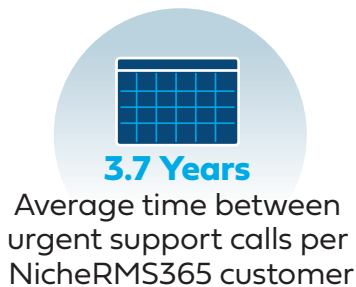

NicheRMS365 is also the last RMS you'll ever need because it's evergreen and ever-ready for the critical demands of modern policing. Like existing Niche customers, you'll receive a steady stream of innovations – included at no extra cost as part of the Niche support promise.

Multi-Agency Designed

The global leader in multi-agency RMS projects, NicheRMS365 delivers one-of-a-kind regional RMS functions, **helping multiple partner agencies operate as one while maintaining individual agency autonomy.**

Agency-specific configuration is key. Keep your own agency identity, business procedures, reports, workflows and other established processes while still sharing critical cross-jurisdiction information.

Mobile First

Frontline officers asked to have their RMS work like the phone apps they're used to.

For Niche, this meant mobilizing our industry-leading RMS to work efficiently on mobile phones. And we delivered!

The NicheRMS365 app includes everything needed to manage the full incident lifecycle from your phone – like voice-to-text, GPS, and multi-media capture.

Simply train once and use anywhere – on any device.

The NicheRMS365 UI and User Experience are the same between laptops, desktops, tablets and phones.

¹User survey of 43 Niche customer responses by the Olathe Police Department, Kansas, during their RMS evaluation process.